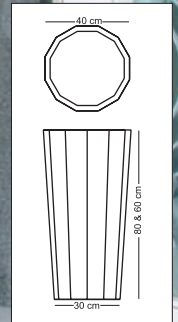

Classic Conica

Classic Crucible
Stainless Steel · Satin & Mirror

TOP DIA	HEIGHT	BOTTOM DIA
500	500	400
400	400	300

TOP DIA	HEIGHT	BOTT DIA
700	1500	500
500	800	350
400	800	300
400	600	300

Additional Sizes as per customers requirement

Conica

Stainless Steel - Satin & Mirror

Slant

TOP DIA	BOTTOM DIA	HEIGHT
400	300	800
400	300	600

Additional Sizes as per customers requirement

Ellipse

Stripe

TOP DIA	BOTTOM DIA	HEIGHT
400	300	800
400	300	600

Additional Sizes as per customers requirement

Conica - Square

Stainless Steel

Cubica

Additional sizes as per customers requirement

DIA	HEIGHT
300 mm	900 mm
300 mm	750 mm
300 mm	600 mm

Finishes : Polished / Mirror & Satin / Brushed