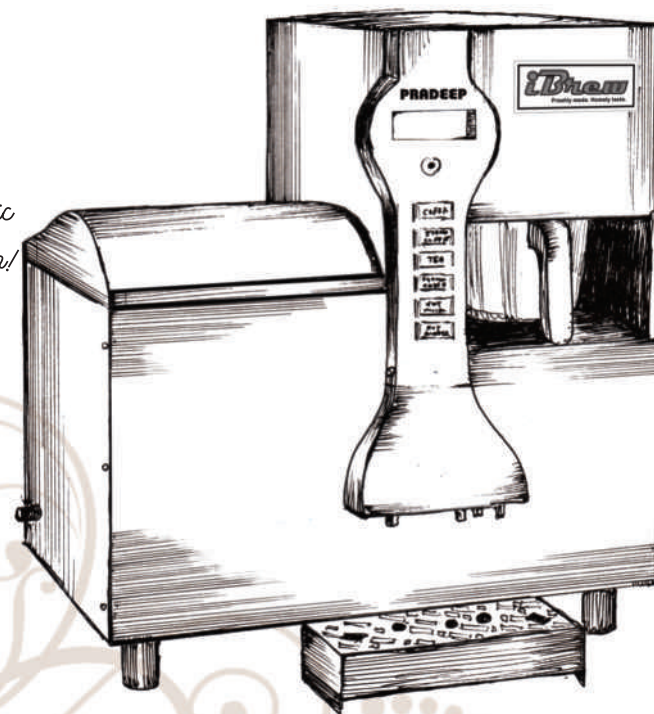

Beverage Equipment

Our range of coffee and chai brewers are designed to offer the rich and authentic taste of South Indian filter coffee and karak chai with a simple press of a button!

Available in of manual/auto fill with manual/automatic dispensing varieties, our coffee machines allow to brew and dispense up to

120 cups of freshly brewed coffee in just one brew cycle.

Consequent brew cycles can continue without any interruption in dispensing.

Some models can also dispense hot water and milk separately.

Made from the finest, food-grade stainless steel our range of brewers and dispensers are ideal for homes, commercial kitchens,

restaurants, bars, cafeterias, canteens, pantries, banquet halls and all kinds of catering services.

Explore our collection or contact us for more information....