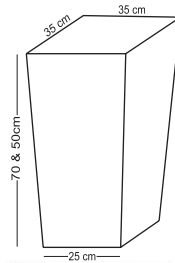

Conica

Stainless Steel - Satin & Mirror

Slant

TOP DIA	BOTTOM DIA	HEIGHT
400	300	800
400	300	600

Additional Sizes as per customers requirement

Ellipse

Stripe

TOP DIA	BOTTOM DIA	HEIGHT
400	300	800
400	300	600

Additional Sizes as per customers requirement

Conica - Square

Stainless Steel

Cubica

Additional sizes as per customers requirement

DIA	HEIGHT
300 mm	900 mm
300 mm	750 mm
300 mm	600 mm

Finishes : Polished / Mirror & Satin / Brushed