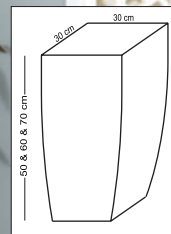

Classic Conica

Classic Crucible
Stainless Steel · Satin & Mirror

TOP DIA	HEIGHT	BOTTOM DIA
500	500	400
400	400	300

TOP DIA	HEIGHT	BOTT DIA
700	1500	500
500	800	350
400	800	300
400	600	300

Additional Sizes as per customers requirement

Conica

Stainless Steel - Satin & Mirror

Slant

TOP DIA	BOTTOM DIA	HEIGHT
400	300	800
400	300	600

Additional Sizes as per customers requirement

Ellipse

Stripe

TOP DIA	BOTTOM DIA	HEIGHT
400	300	800
400	300	600

Additional Sizes as per customers requirement

Conica - Square

Stainless Steel

Cubica

Additional sizes as per customers requirement

DIA	HEIGHT
300 mm	900 mm
300 mm	750 mm
300 mm	600 mm

Finishes : Polished / Mirror & Satin / Brushed