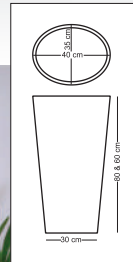

Classic Conica

Classic Crucible
Stainless Steel · Satin & Mirror

TOP DIA	HEIGHT	BOTTOM DIA
500	500	400
400	400	300

TOP DIA	HEIGHT	BOTT DIA
700	1500	500
500	800	350
400	800	300
400	600	300

Additional Sizes as per customers requirement

Conica

Stainless Steel - Satin & Mirror

Slant

TOP DIA	BOTTOM DIA	HEIGHT
400	300	800
400	300	600

Additional Sizes as per customers requirement

Ellipse

Stripe

TOP DIA	BOTTOM DIA	HEIGHT
400	300	800
400	300	600

Additional Sizes as per customers requirement

Conica - Square

Stainless Steel

Cubica

Additional sizes as per customers requirement

DIA	HEIGHT
300 mm	900 mm
300 mm	750 mm
300 mm	600 mm

Finishes : Polished / Mirror & Satin / Brushed