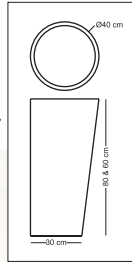

Classic Conica

Classic Crucible
Stainless Steel · Satin & Mirror

TOP DIA	HEIGHT	BOTTOM DIA
500	500	400
400	400	300

TOP DIA	HEIGHT	BOTT DIA
700	1500	500
500	800	350
400	800	300
400	600	300

Additional Sizes as per customers requirement

Conica

Stainless Steel - Satin & Mirror

Slant

TOP DIA	BOTTOM DIA	HEIGHT
400	300	800
400	300	600

Additional Sizes as per customers requirement

Ellipse

Stripe

TOP DIA	BOTTOM DIA	HEIGHT
400	300	800
400	300	600